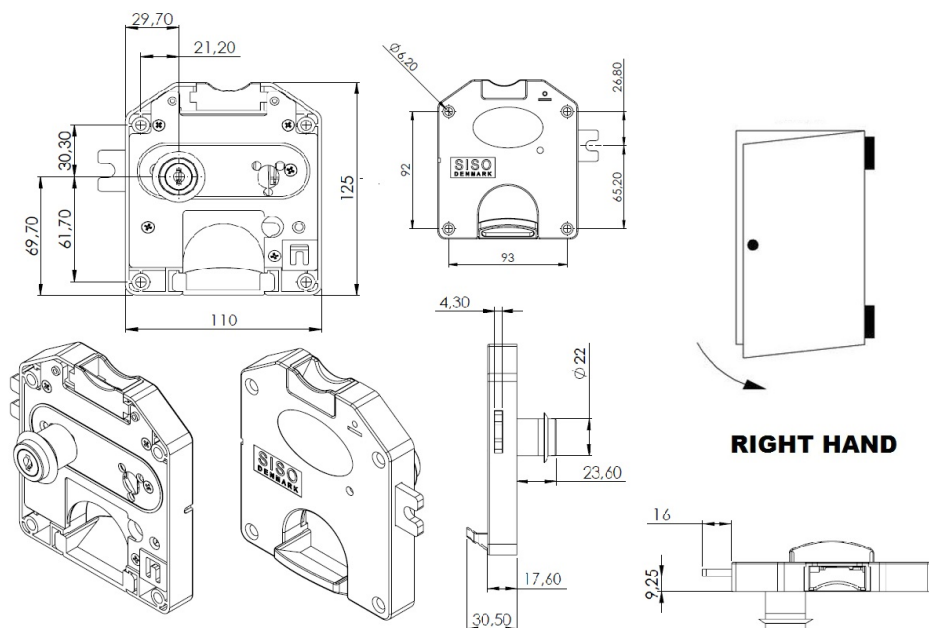

PRODUCT SHEET

Description:

Coin Lock F/2 Leva, W/MIC System #01,CPL,RH,Snake SISO Metal Keys, Black Plastic Body, Coin Entrance & Exit All Blue, Plastic, W/SISO Logo on Lock Body, w/Chrome Plated Rosette

Item number:

14.60.243-0

Units	Box	Carton	HS Code	Barcode
Pcs.	6	48	8301300000	
				5704866051668

SISO A/S

Mileparken 11
DK-2740 Skovlunde
Denmark
VAT: DK 24786013

Phone +45 45 830 900

www.siso.dk
siso@siso.dk